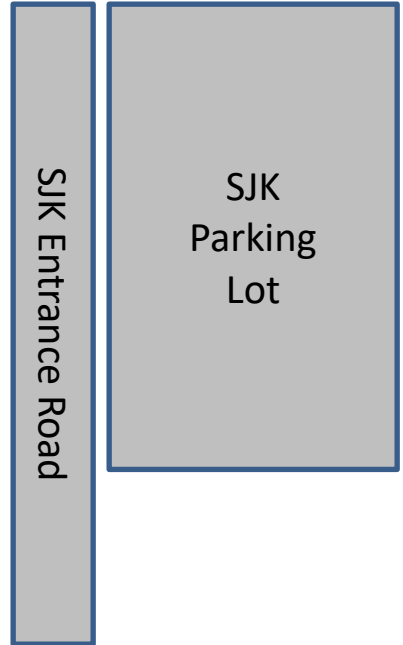

# Wooded Area

# Wooded Area

Chain Link Fence

SJK Fields: **Blue Home Team & Fans;** **Orange Away Team & Fans**