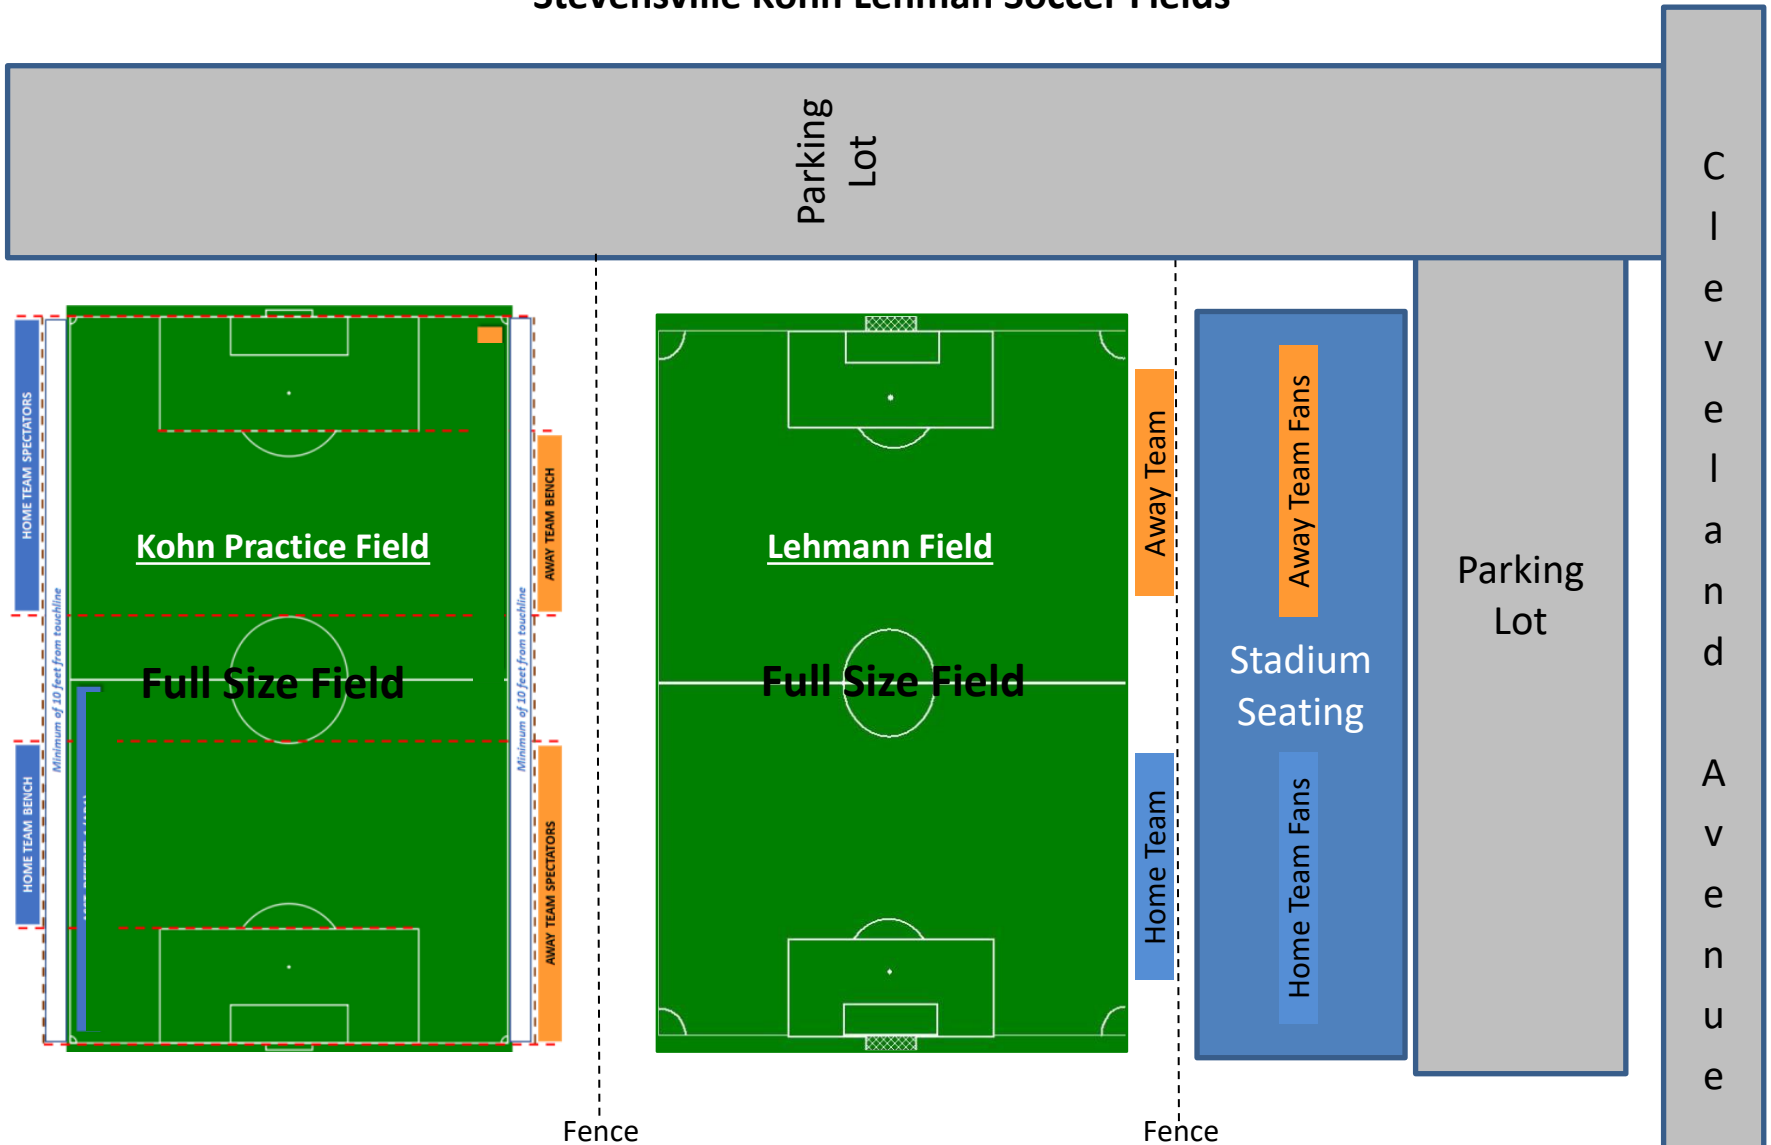

Stevensville Kohn Lehman Soccer Fields

Kohn Lehman Fields: Blue Home Team & Fans; Orange Away Team & Fans
On Lehmann Field teams stay outside covered team benches away from mid field